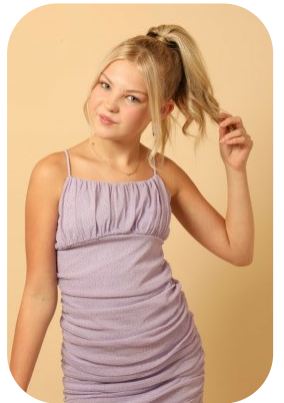

Additional Talents:

BIKE - SWIM - ROLLERBLADE - ROLLERSKATE - SKI - CLIMB